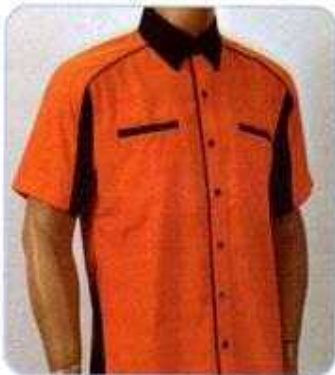

F11 • White/Black/Orange

F11 • White/Orange/Grey

F11 • White/Royal Blue/Grey

▶▶ MALE

U201 Red

U202 Apple Green

U204 Orange

U205 Yellow

*Series 2*

▶▶ FEMALE

FU201 Red

FU202 Apple Green

FU204 Orange

FU205 Yellow

Sleeve Before Fold

Sleeve After Fold

65% Polyester 35% Viscose  
Sizes: S-3XL (Unisex) Weight: 200g/m<sup>2</sup>

F1 1000 • White/Red  
(P/Red)

F1 1001 • Navy/White  
(P/White)

F1 1005 • Red/Black  
(P/Black)

F1 1007 • Orange/Black  
(P/Black)

F1 1016 • Golden Yellow/Black  
(P/Black)

F1 1030 • White/LT. Blue  
(P/LT. Blue)

65% Polyester 35% Viscose  
Sizes: S-3XL (Unisex) Weight: 200g/m<sup>2</sup>

F1 0900 • White/Red

F1 0902 • Black/Orange

F1 0904 • Yellow/Black