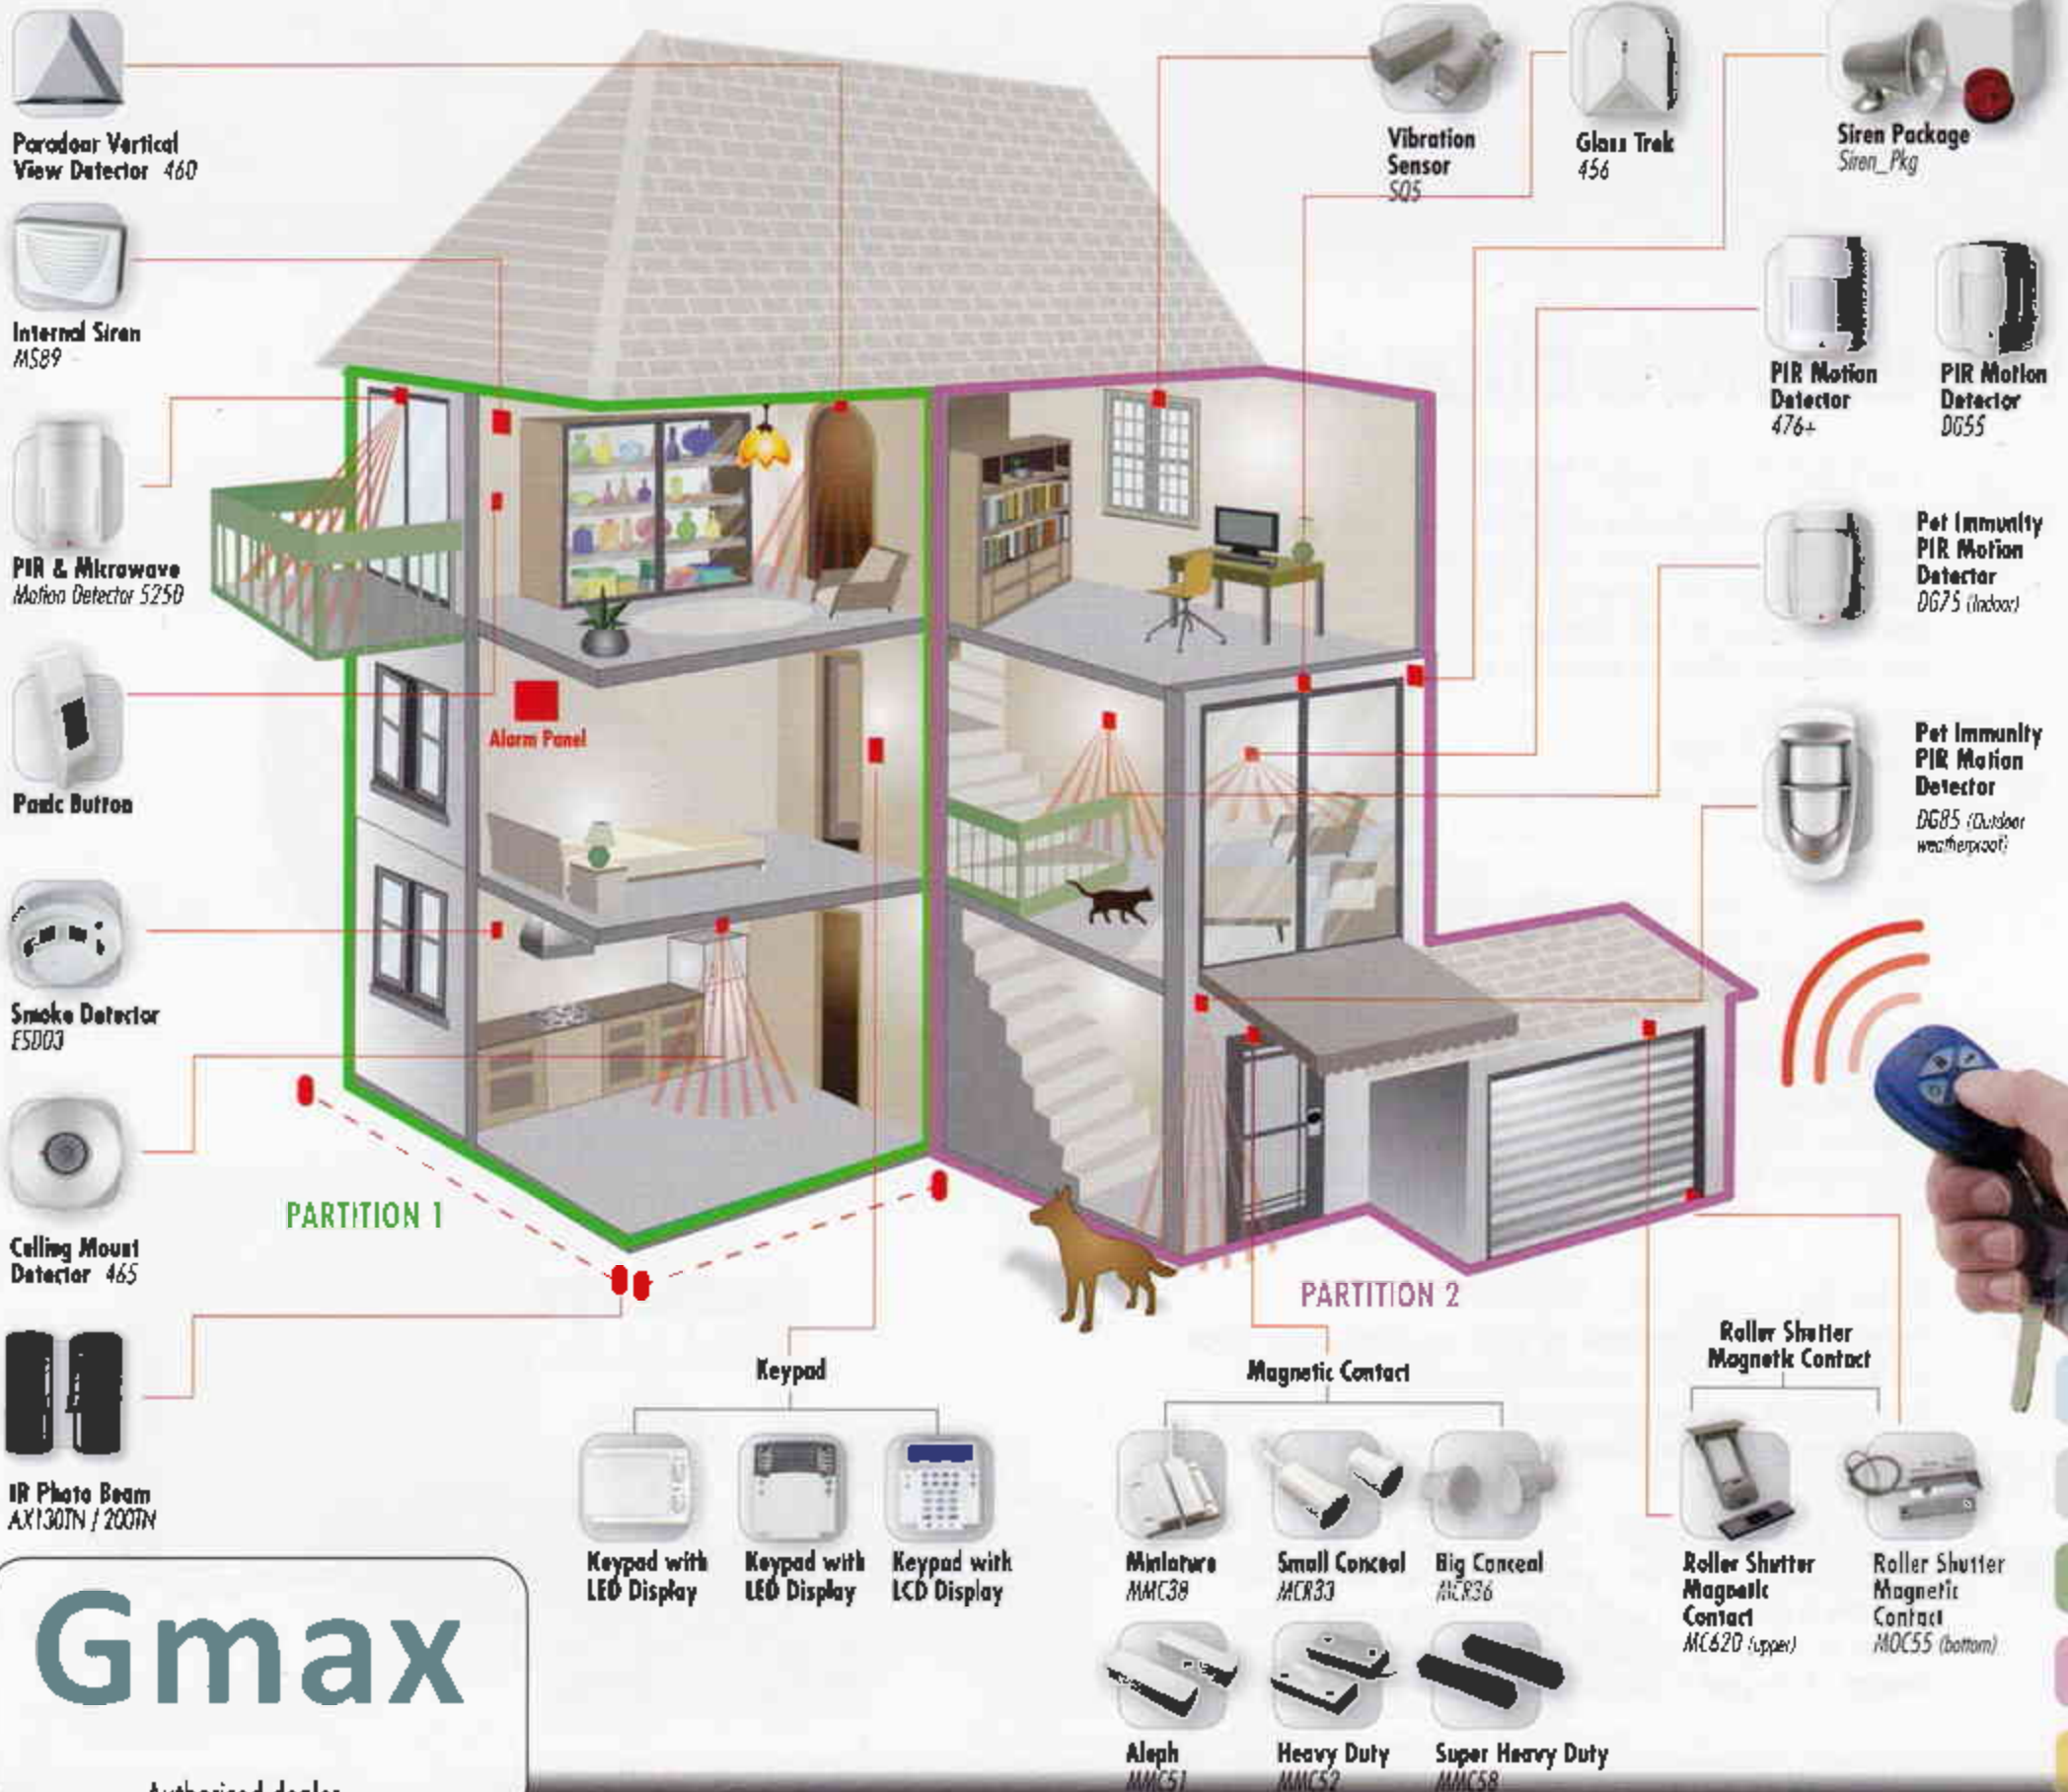

SP5500 5 zone panel

DIGIPLEX EVO

Digiplex Evo is expandable to 192 zones. Highest level of protection with advance security features

K07

K641

K648

ADVANCED EVO192 8 zone panel

PCS200 GSM dialer

IP100 Internet module

VDMP3 voice module

RTX3 Wireless transceiver

REM15

REM2

Zone expander

ACCESSORIES

Sense of security is...

Wake up every morning feeling secured...

Gmax

Authorised dealer

Paradox protects you with style ...

Product specification is subject to change without further notice. Only Paradox alarm panel, keypad, PIR sensor, communication module are imported from Canada